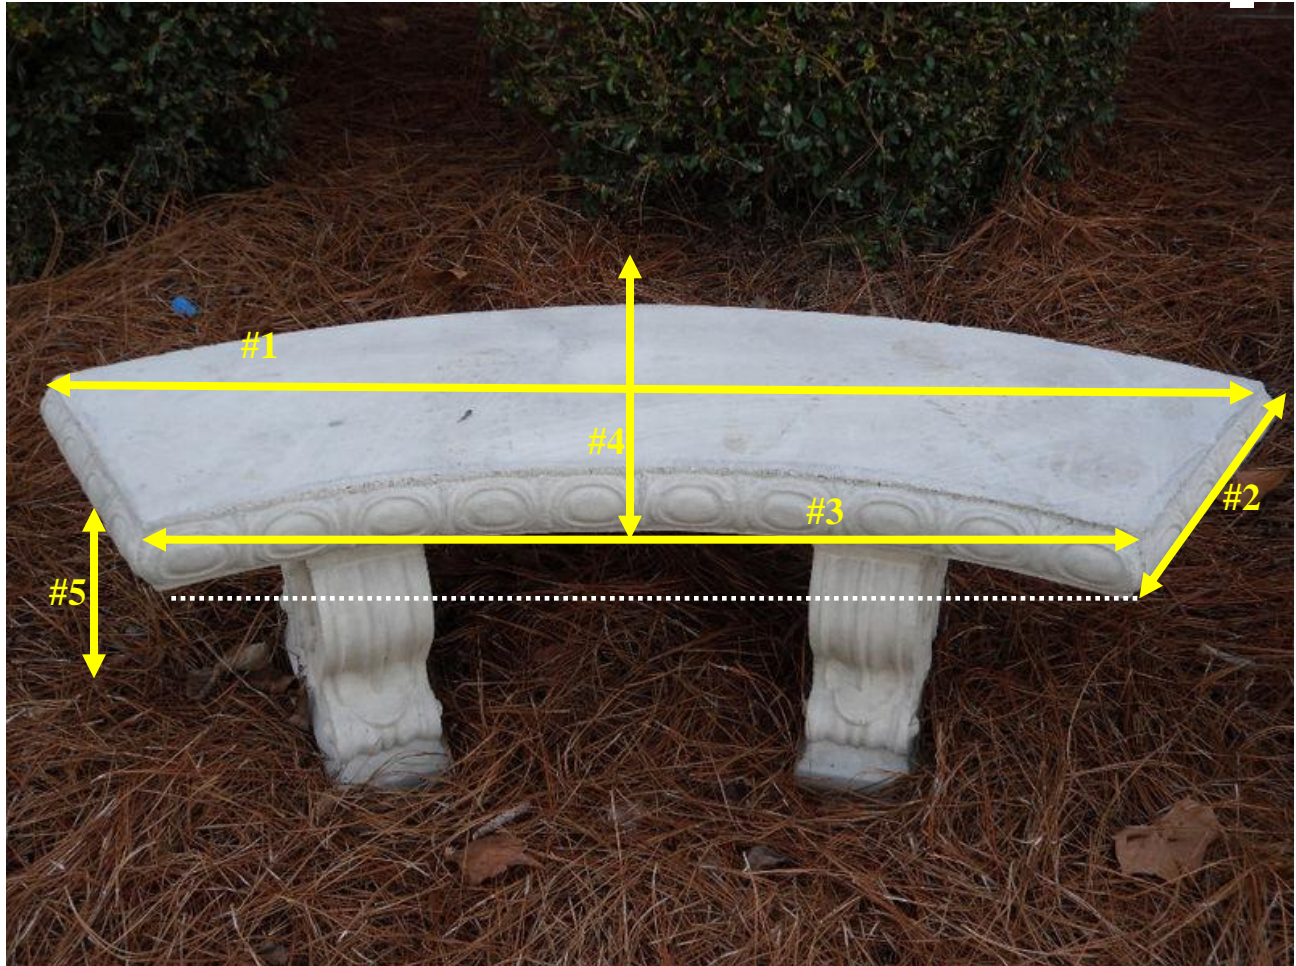

## Curved Bench COVER

Please measure in inches and exact measurements. We will add 1" to L and D (wiggle room). Please call if any questions.

1: Length \_\_\_\_\_

2: Depth of bench \_\_\_\_\_

3: Inside length \_\_\_\_\_

4. This will help to make the arch - measure from back arch to the inside corners : \_\_\_\_\_

5: Height of bench: \_\_\_\_\_